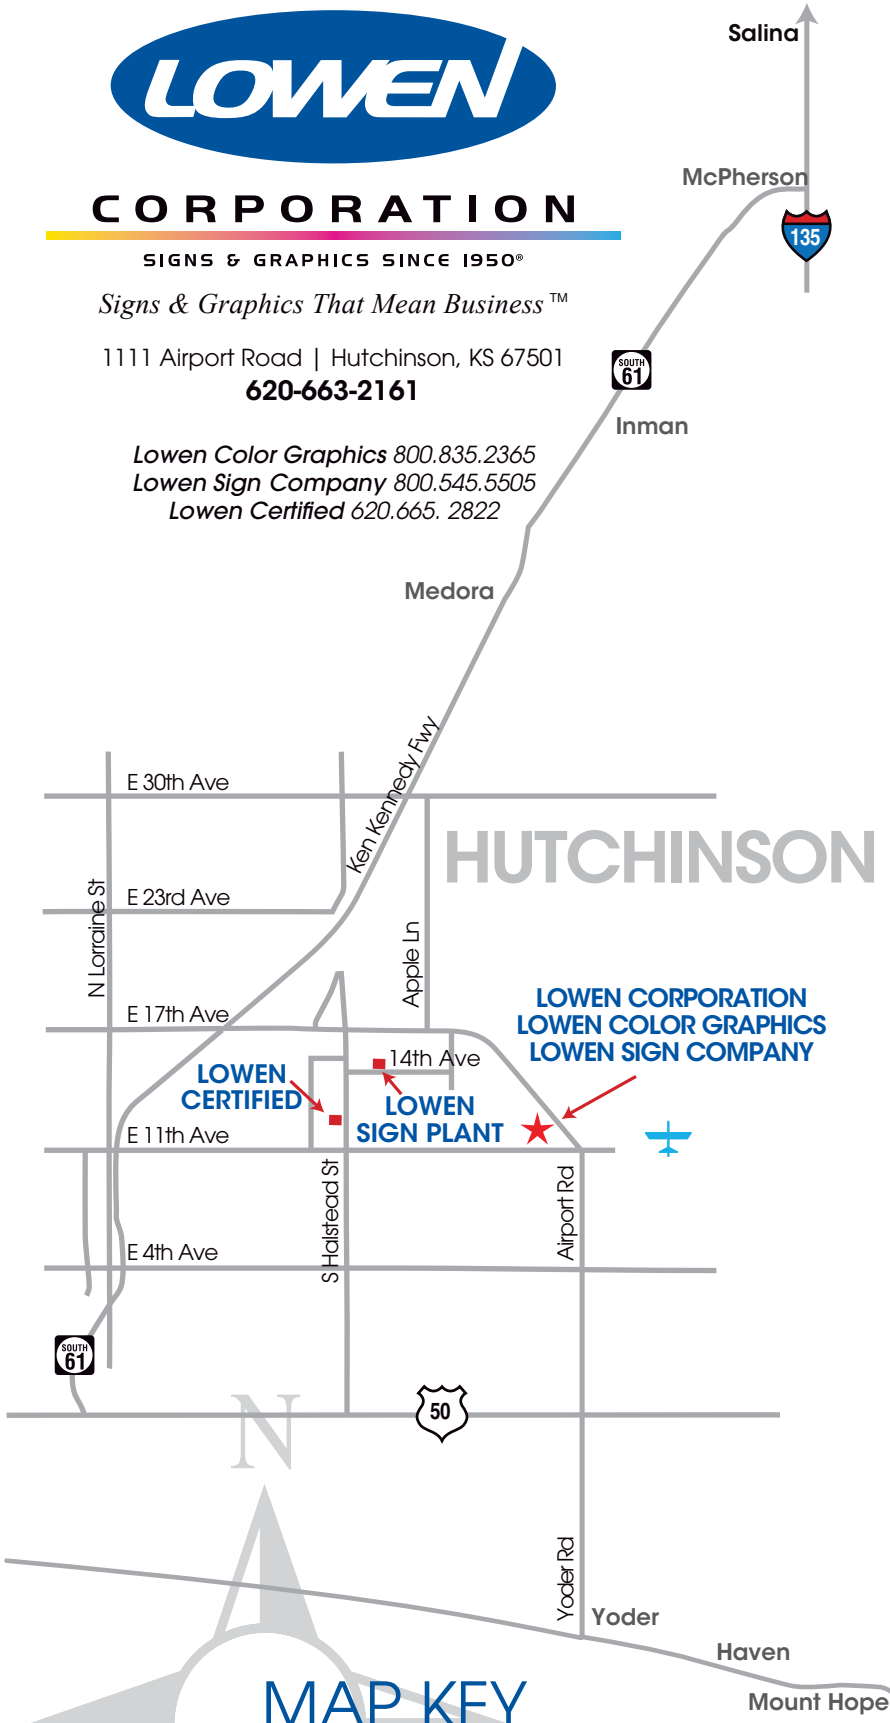

CORPORATION

SIGNS & GRAPHICS SINCE 1950®

Signs & Graphics That Mean Business™

1111 Airport Road | Hutchinson, KS 67501
620-663-2161

Lowen Color Graphics 800.835.2365
Lowen Sign Company 800.545.5505
Lowen Certified 620.665. 2822

HUTCHINSON

**LOWEN CORPORATION
LOWEN COLOR GRAPHICS
LOWEN SIGN COMPANY**

**LOWEN
CERTIFIED**

**LOWEN
SIGN PLANT**

MAP KEY

- Lowen Corporation
- Airport
- U.S. Highway
- Interstate
- KS Highway

START From Salina, Kansas

- Merge onto I-135 S / US-81 S via the ramp on the LEFT.
- Merge onto KS-61 S via EXIT 58 toward HUTCHINSON.
- Turn LEFT onto E 17th AVE.
- E 17th AVE becomes N AIRPORT RD.
- END End at 1111 AIRPORT RD Hutchinson, KS.

START From Dwight D. Eisenhower National Airport, Go NORTH on RIDGE RD.

- Merge onto KS-96 W via the ramp on the LEFT.
- Turn RIGHT onto S YODER RD.
- S YODER RD becomes N AIRPORT RD.
- END End at 1111 AIRPORT RD Hutchinson, KS.